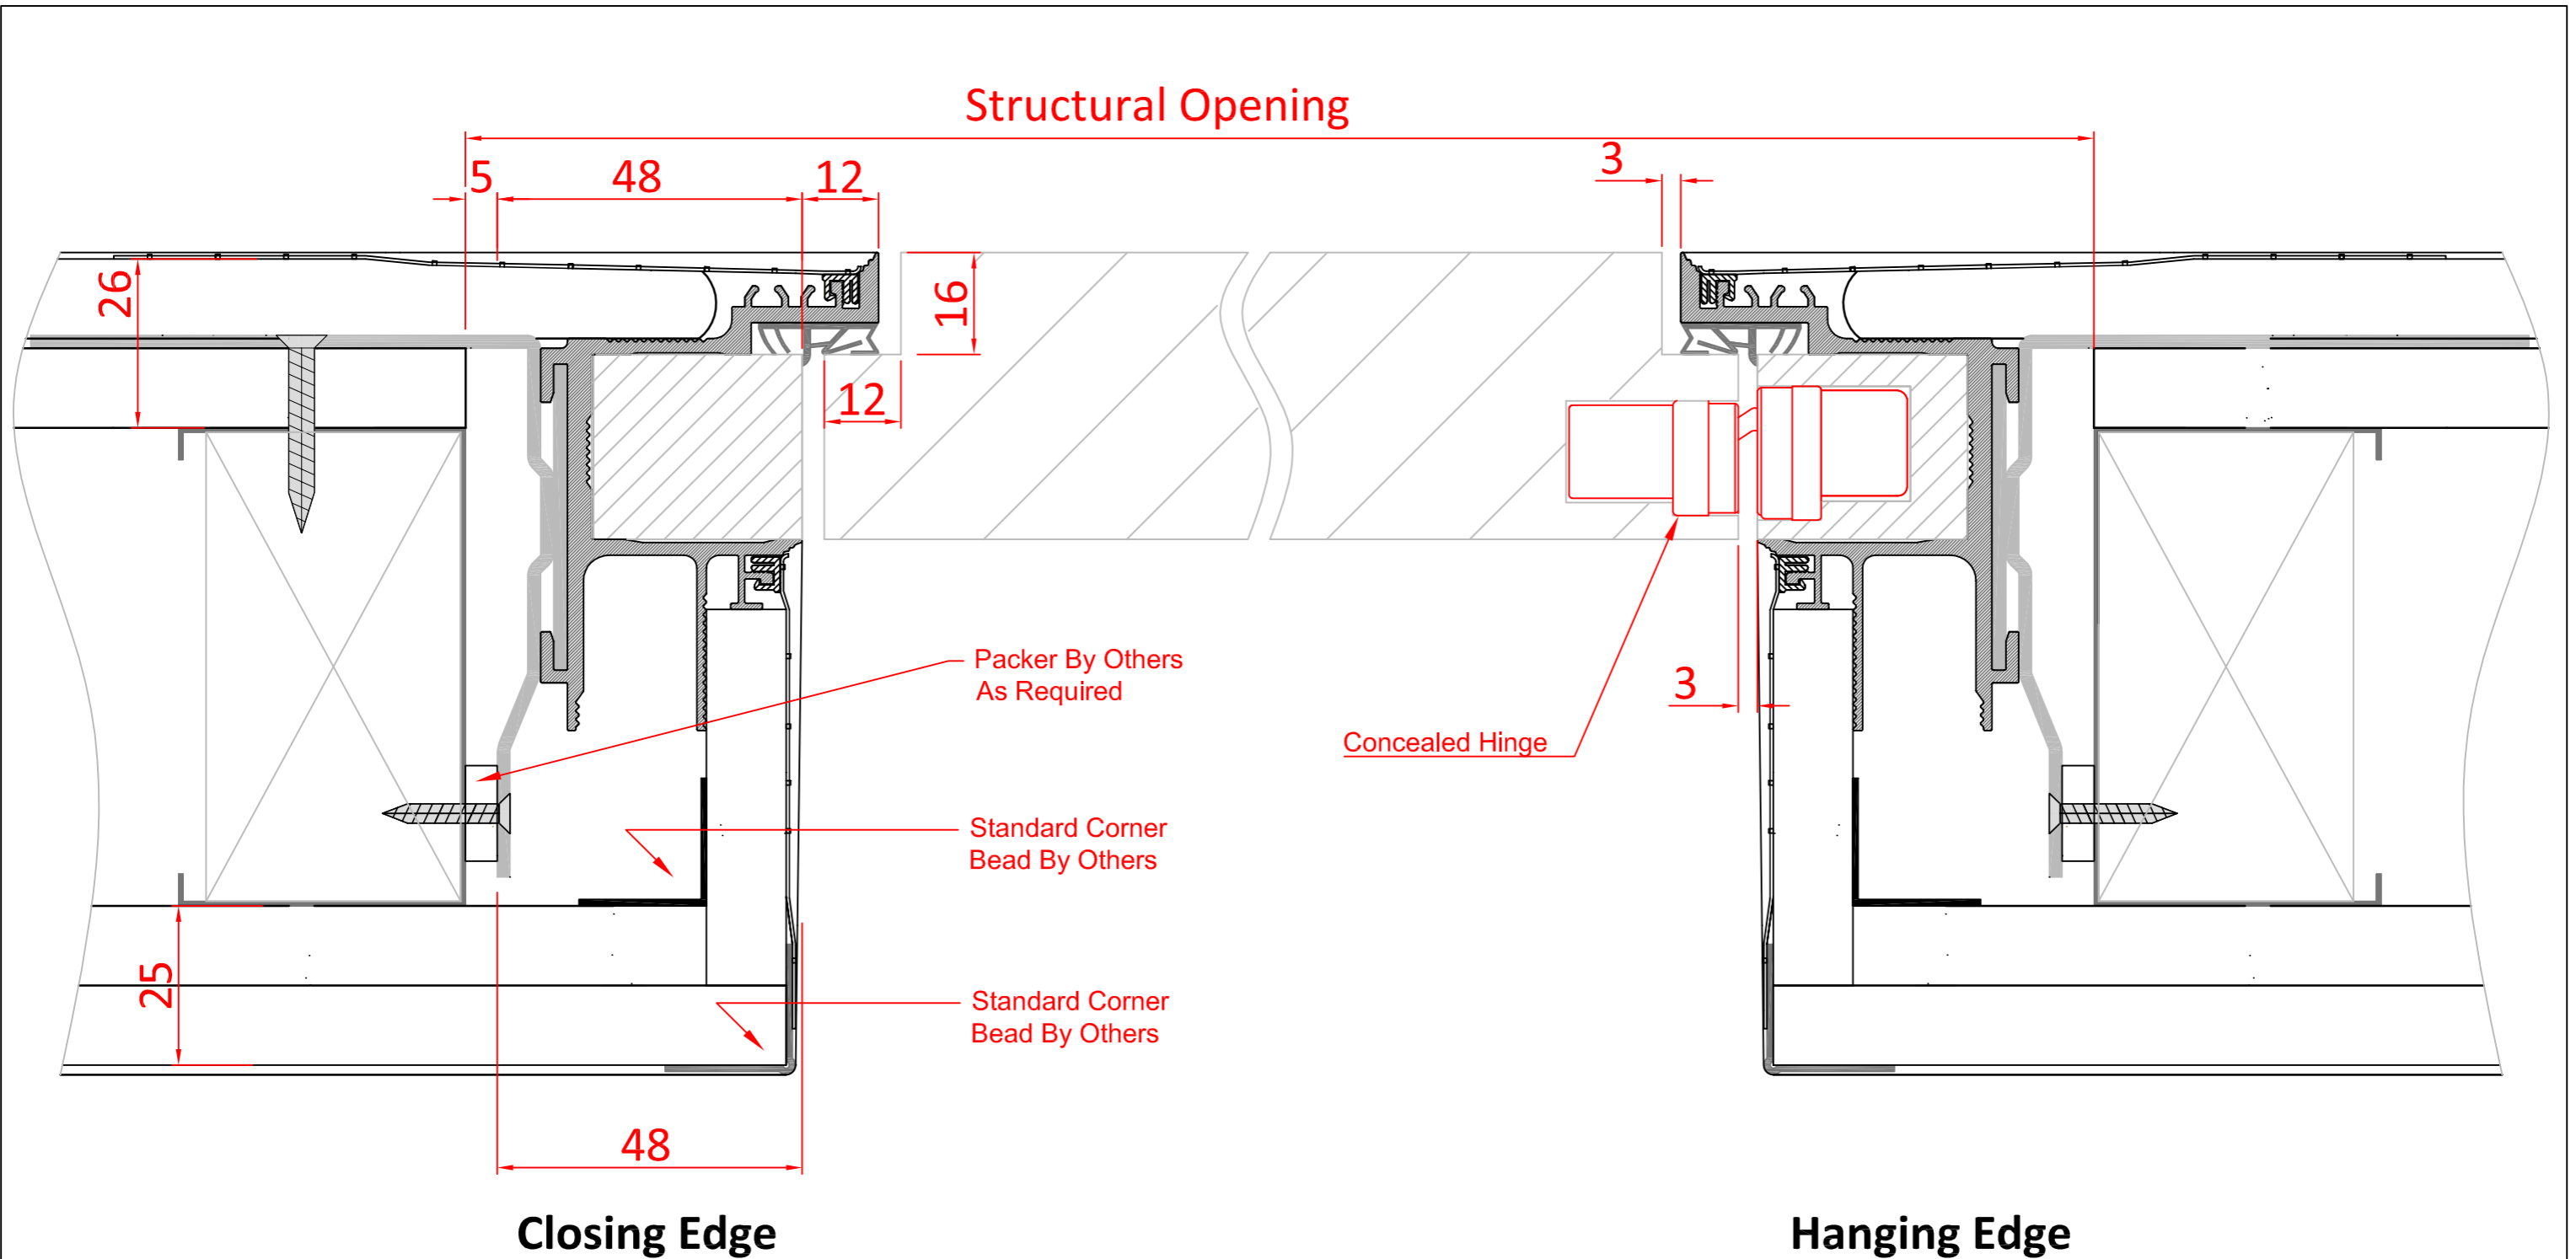

		Notes:	Double Boarded Wall		 <p>England and Wales Tel: 0116 278 3506 Scotland and Ireland Tel: 0123 672 0061</p> <p>WEB: www.aspex-uk.co.uk E-MAIL: sales@aspex-uk.co.uk</p>		
		<ol style="list-style-type: none"> 1. Do not scale drawings 2. Site verify all dimensions prior to construction 3. Report all discrepancies to Aspex immediately 4. Read in conjunction with all relevant documents and drawings 	TITLE: TUS Hidden Frame Doorsets Double Boarded Wall - FD30				
REV:	COMMENT:	DATE:	DRAWN BY	DATE:	SCALE:	DWG No.	REV.
			IS	FEB 2016	1:1@A3	NO-36001-03-TUS	

Closing Edge

Hanging Edge

		Notes: 1. Do not scale drawings 2. Site verify all dimensions prior to construction 3. Report all discrepancies to Aspex immediately 4. Read in conjunction with all relevant documents and drawings	Double Boarded Wall	 England and Wales Tel: 0116 278 3506 Scotland and Ireland Tel: 0123 672 0061 WEB: www.aspex-uk.co.uk E-MAIL: sales@aspex-uk.co.uk			
			TITLE: TUS Hidden Frame Doorsets Double Boarded Wall - NFR				
REV:	COMMENT:	DATE:	DRAWN BY IS	DATE: FEB 2016	SCALE: 1:1@A3	DWG No. NO-36001-00-TUS	REV.