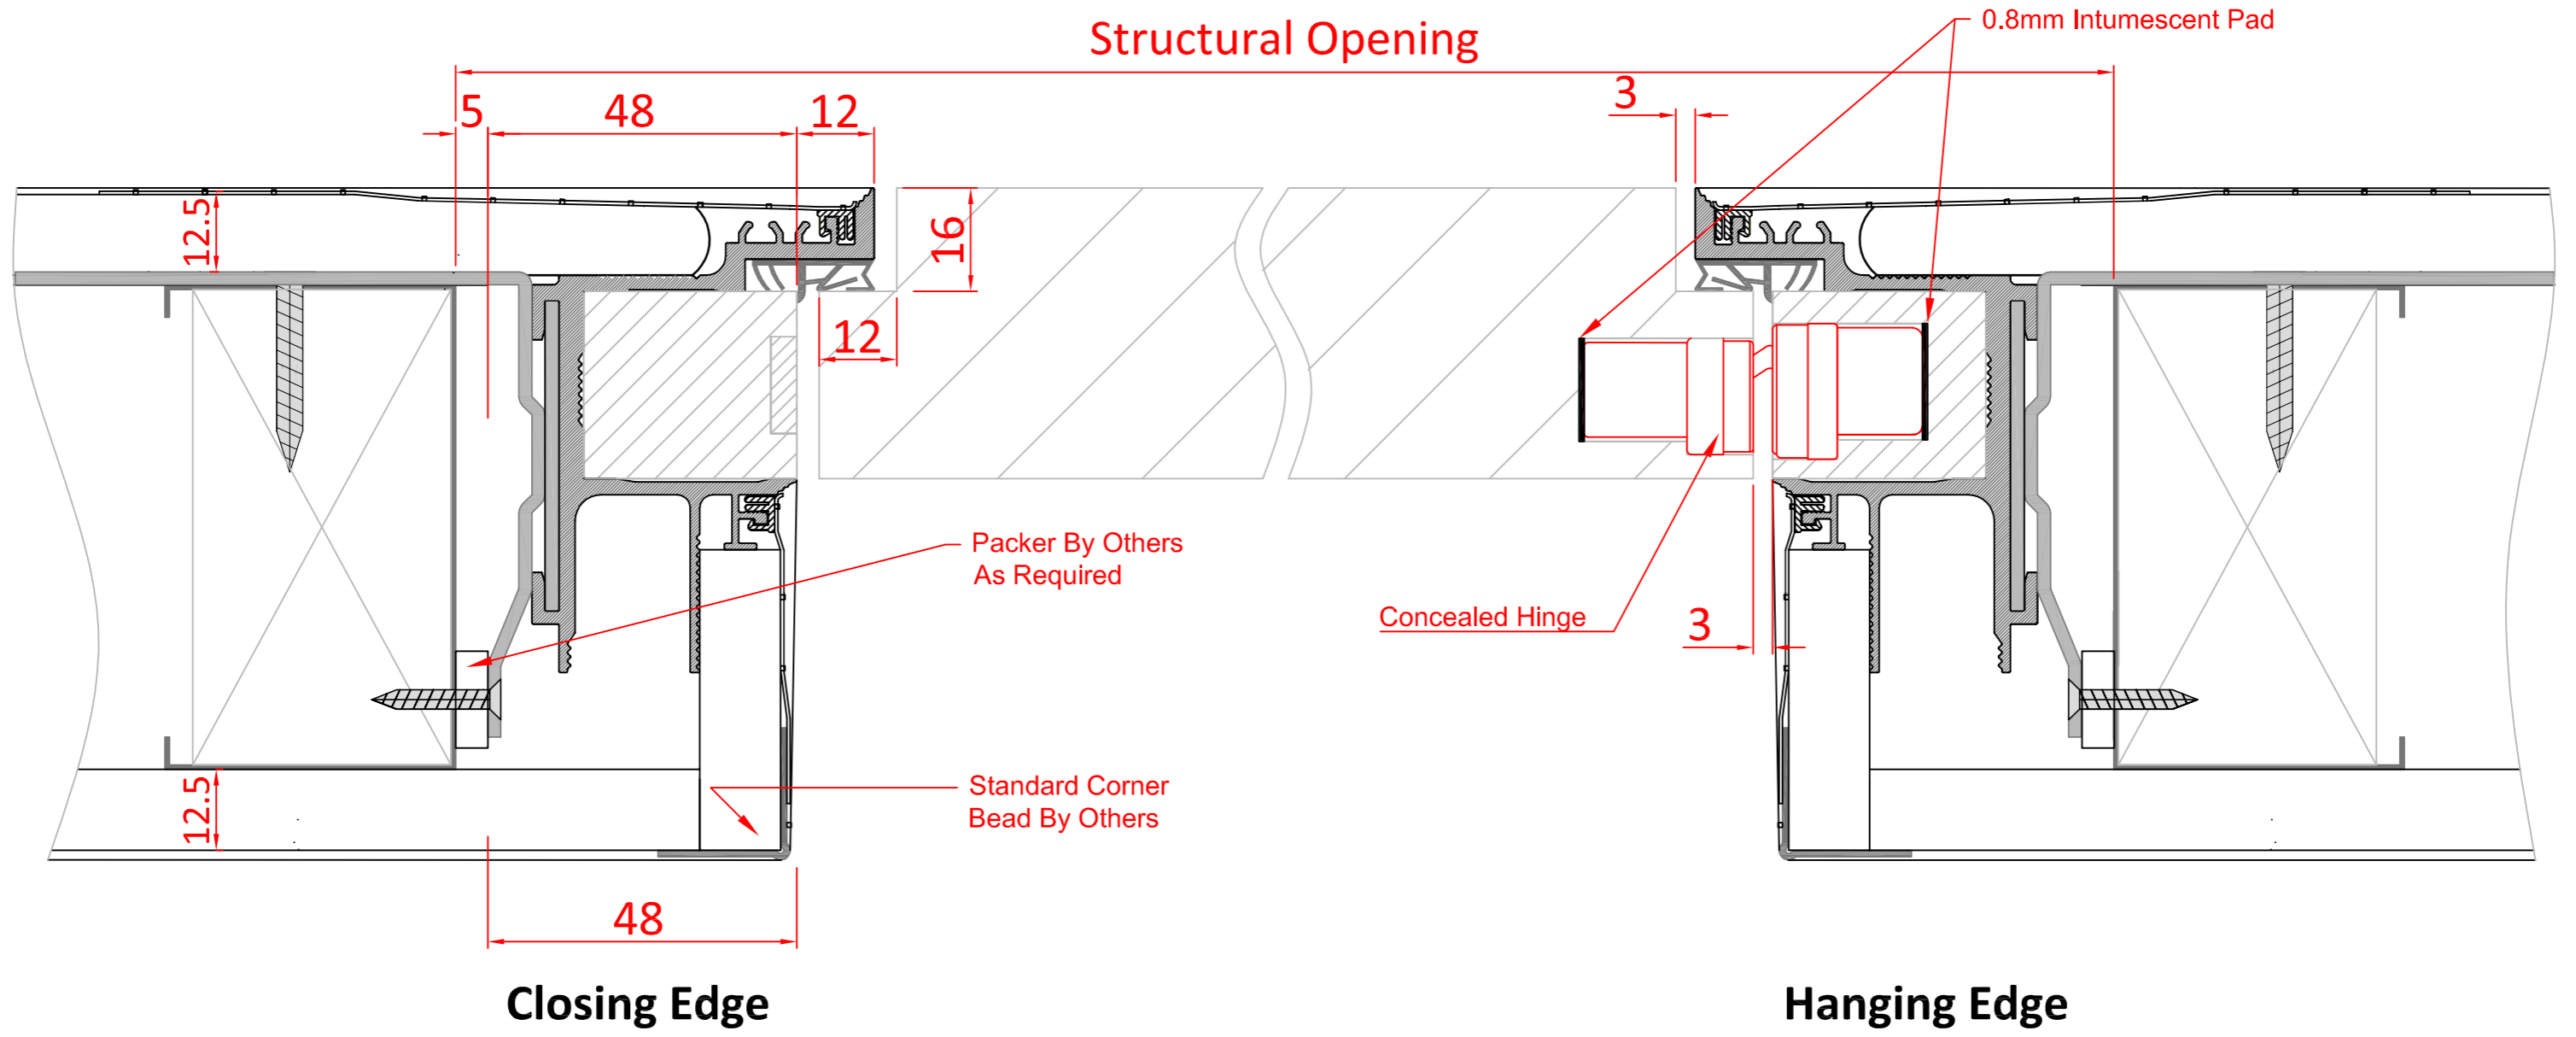

		Notes:	Double Boarded Wall		 <p>England and Wales Tel: 0116 278 3506 Scotland and Ireland Tel: 0123 672 0061</p> <p>WEB: www.aspex-uk.co.uk E-MAIL: sales@aspex-uk.co.uk</p>		
		<ol style="list-style-type: none"> 1. Do not scale drawings 2. Site verify all dimensions prior to construction 3. Report all discrepancies to Aspex immediately 4. Read in conjunction with all relevant documents and drawings 	TITLE: TUS Hidden Frame Doorsets Double Boarded Wall - FD30				
REV:	COMMENT:	DATE:	DRAWN BY	DATE:	SCALE:	DWG No.	REV.
			IS	FEB 2016	1:1@A3	NO-36001-03-TUS	

Closing Edge

Hanging Edge

		Notes: 1. Do not scale drawings 2. Site verify all dimensions prior to construction 3. Report all discrepancies to Aspex immediately 4. Read in conjunction with all relevant documents and drawings	Double Boarded Wall	 England and Wales Tel: 0116 278 3506 Scotland and Ireland Tel: 0123 672 0061 WEB: www.aspex-uk.co.uk E-MAIL: sales@aspex-uk.co.uk			
			TITLE: TUS Hidden Frame Doorsets Double Boarded Wall - NFR				
REV:	COMMENT:	DATE:	DRAWN BY IS	DATE: FEB 2016	SCALE: 1:1@A3	DWG No. NO-36001-00-TUS	REV.