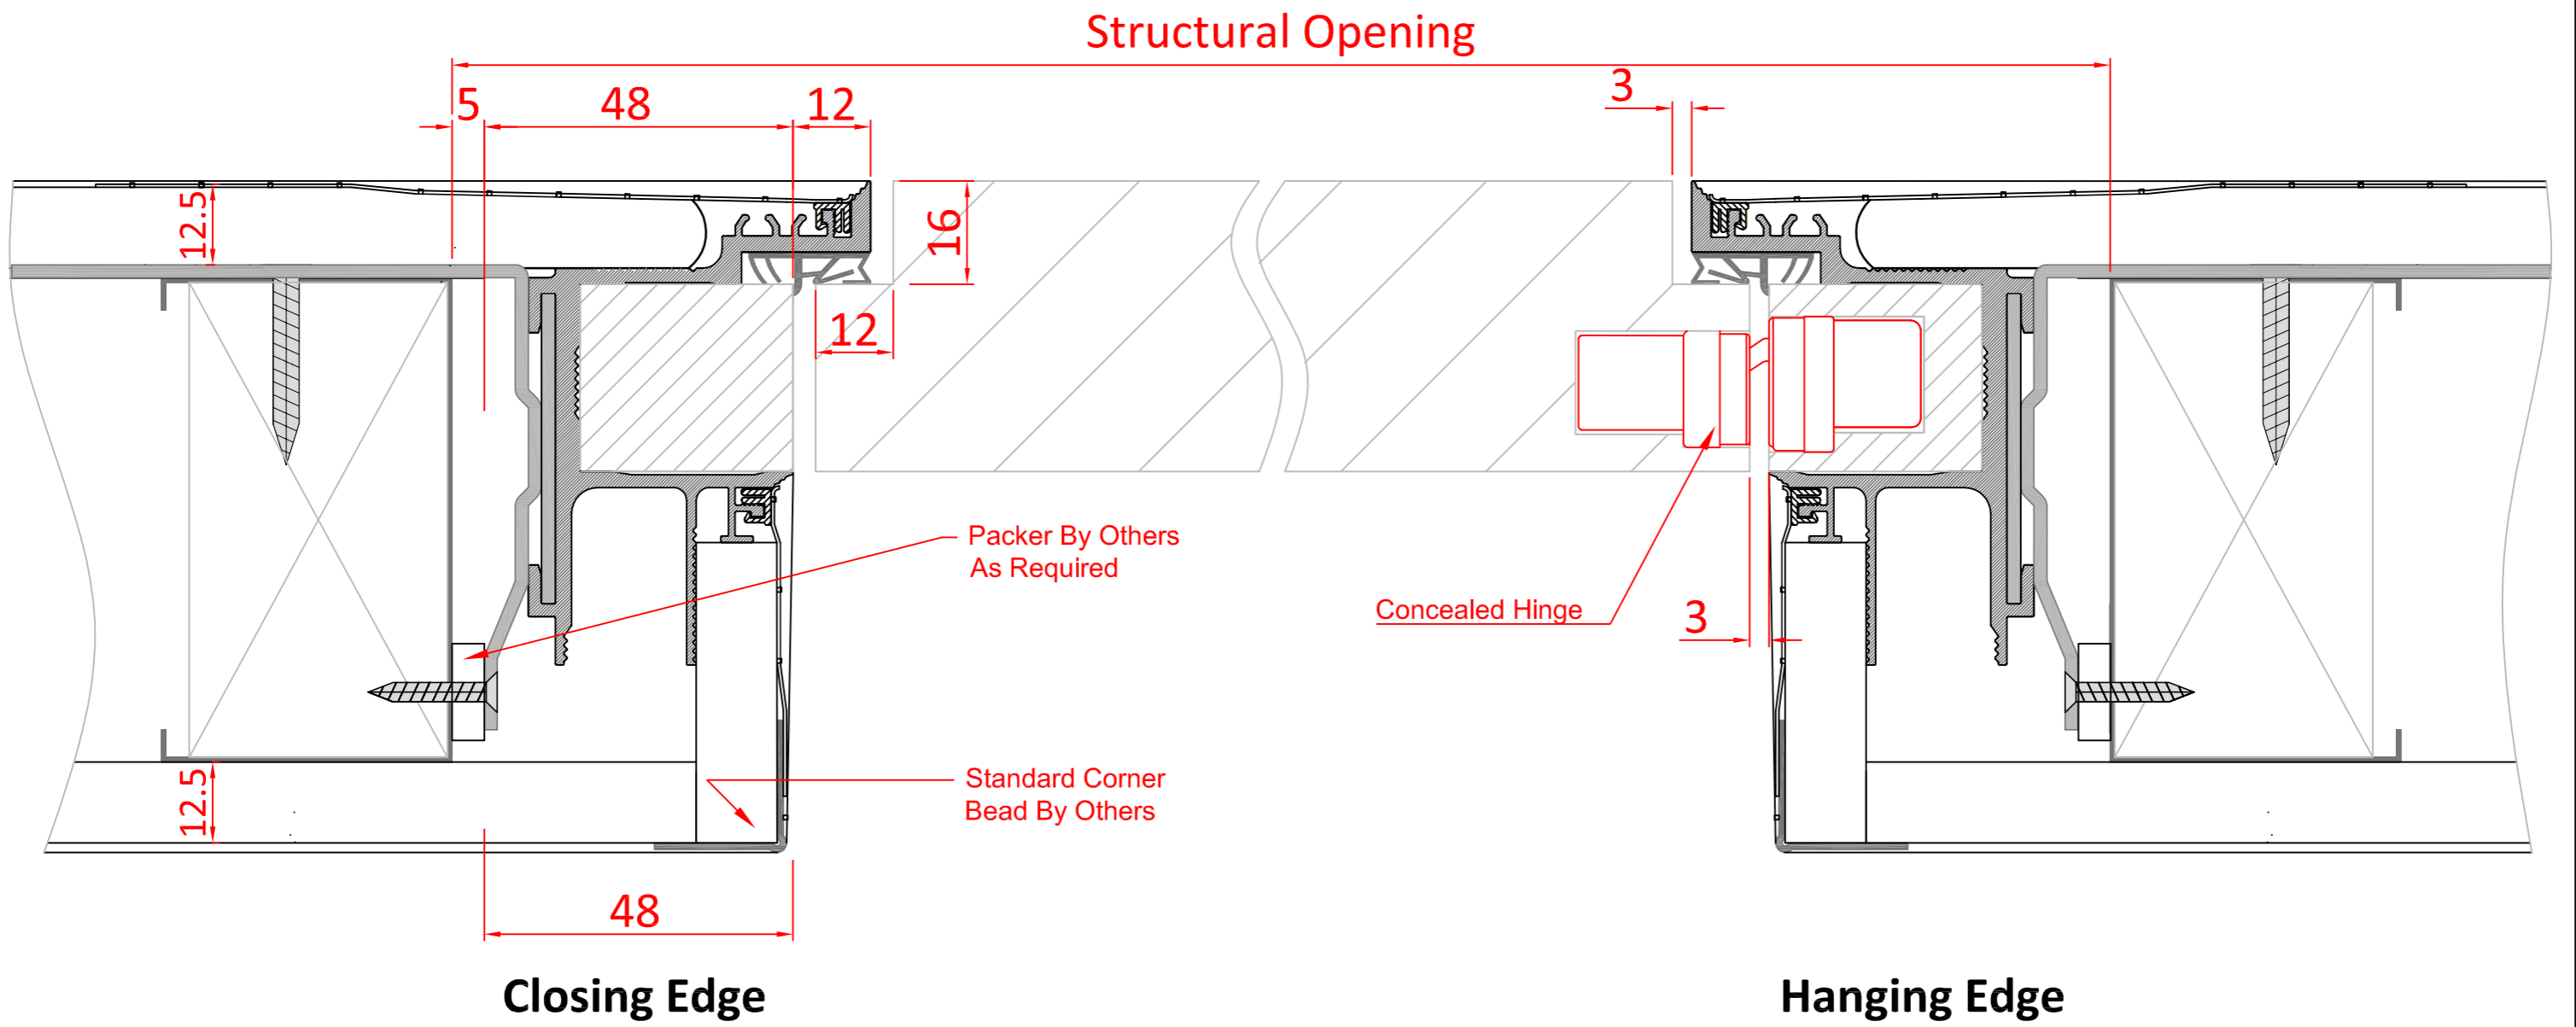

REV:	COMMENT:	DATE:	Notes:	Single Boarded Wall		 England and Wales Tel: 0116 278 3506 Scotland and Ireland Tel: 0123 672 0061 WEB: www.aspex-uk.co.uk E-MAIL: sales@aspex-uk.co.uk	
			1. Do not scale drawings 2. Site verify all dimensions prior to construction 3. Report all discrepancies to Aspex immediately 4. Read in conjunction with all relevant documents and drawings	TITLE:	DWG No. NO-35001-00-TUS		
				TUS Hidden Frame Doorsets Single Boarded Wall - NFR		DRAWN BY: IS DATE: FEB 2016 SCALE: 1:1@A3	REV.